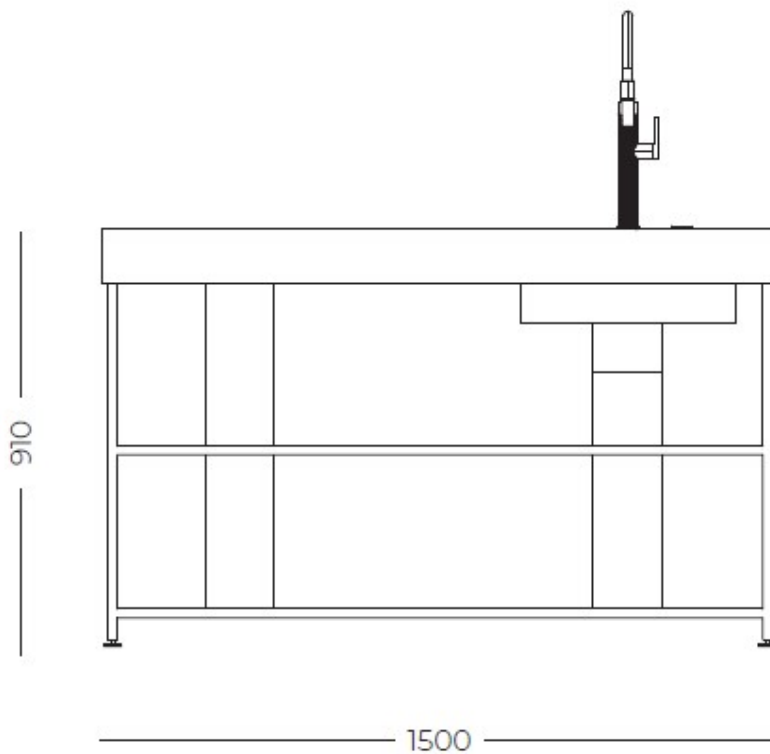

Dimensions 150 x 74 x (h) 91 cm

Shelf 2 shelves in HPL wood effect

Weight 95 kg

Anchoring 4 adjustable feet for laying on the ground

Foster integrated products

1031 850 - Milanello sink 470 x 466 mm welded
8425 100 - Skin mixer
8407 116 - Space Push automatic drain
7322 240 - Induction hob S4000 2 zones
7325 445 - Teppanyaki plate S4000 2 zones

Rear features

Hot and cold water connection
Electrical connection

TECHNICAL DATA

GALLERY