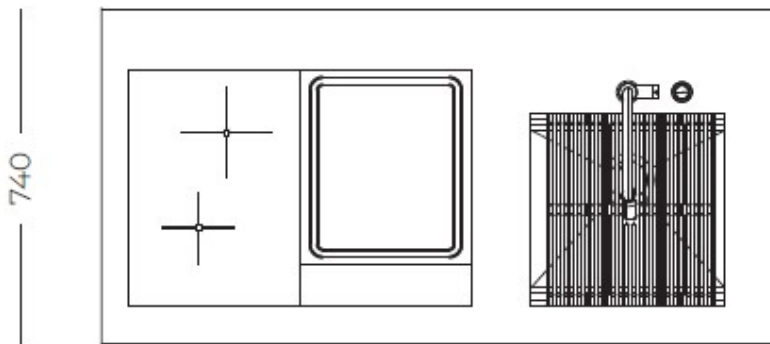

Dimensions 150 x 74 x (h) 91 cm

Shelf 2 shelves in HPL wood effect

Weight 95 kg

Anchoring 4 adjustable feet for laying on the ground

Foster integrated products

1031 850 - Milanello sink 470 x 466 mm welded
8425 100 - Skin mixer
8407 116 - Space Push automatic drain
7322 240 - Induction hob S4000 2 zones
7325 445 - Teppanyaki plate S4000 2 zones

Rear features

Hot and cold water connection
Electrical connection

TECHNICAL DATA

GALLERY